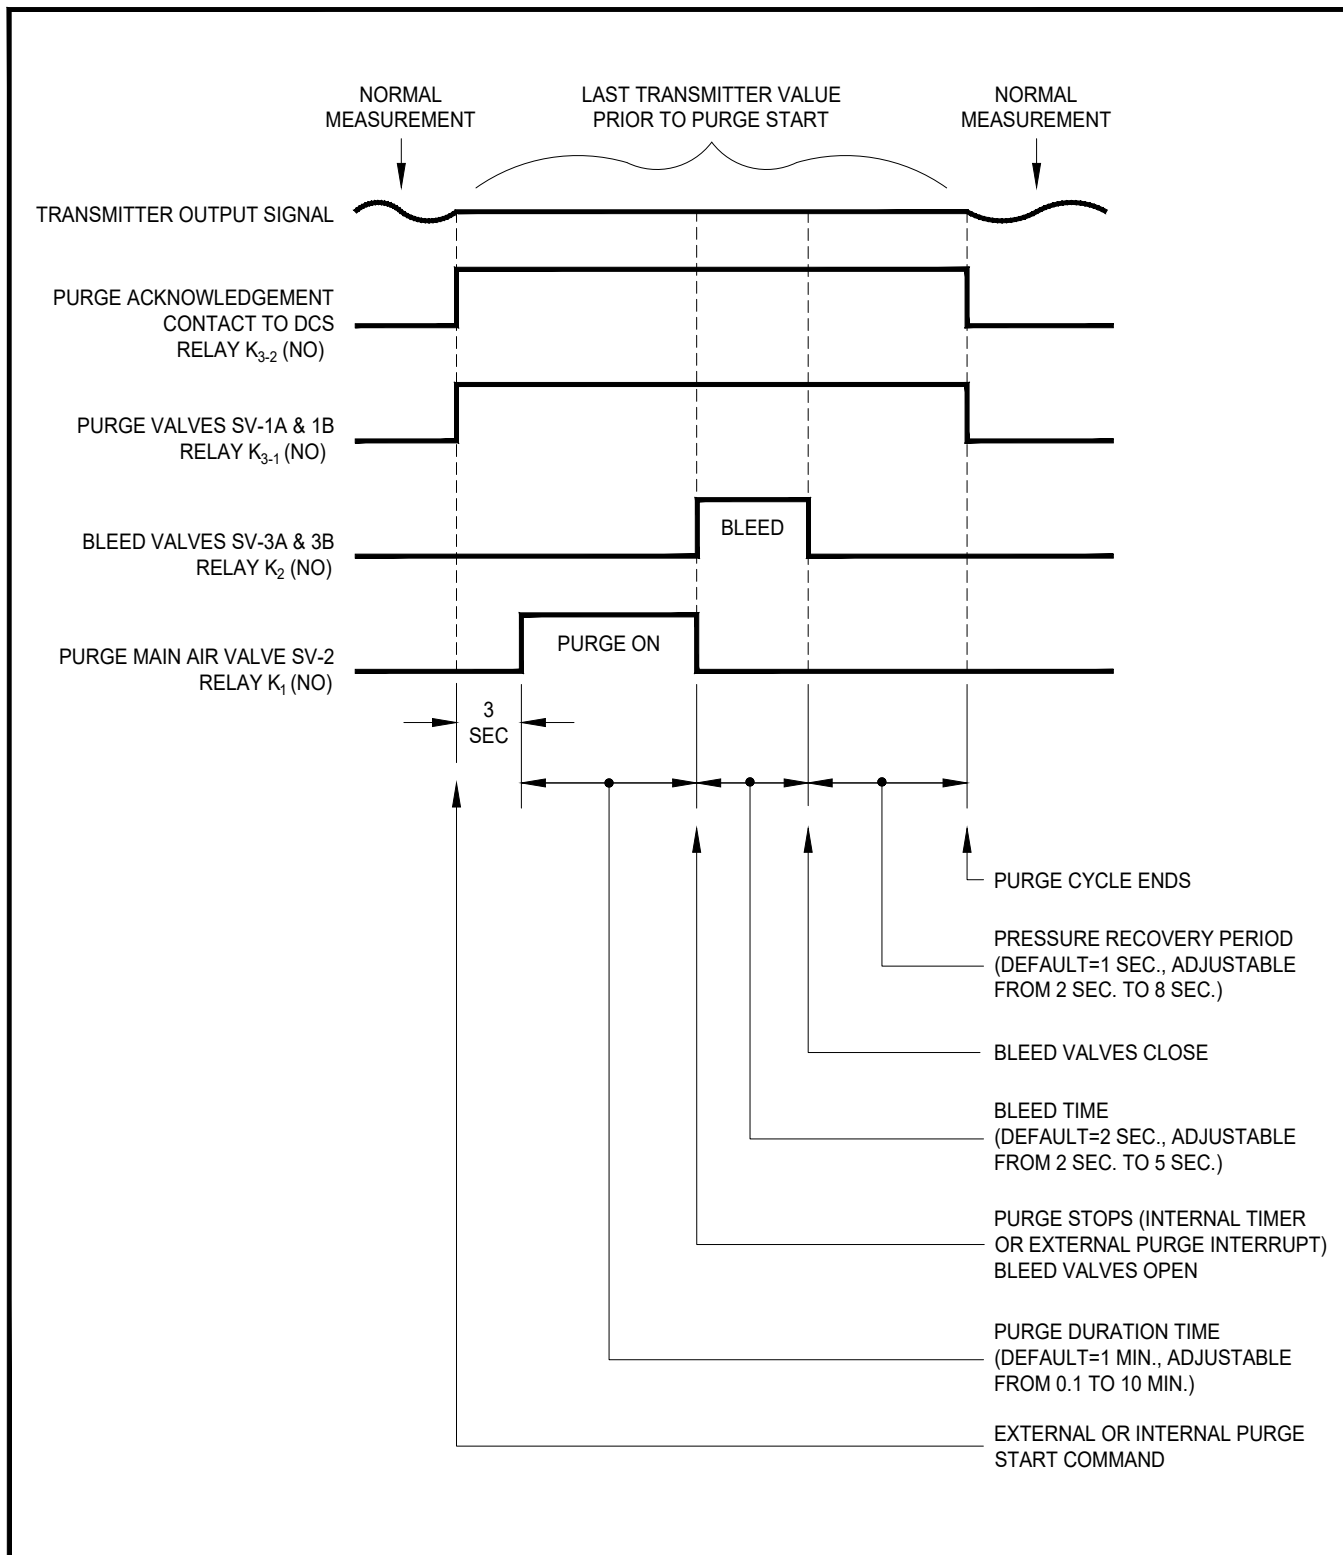

# CAMS with Rapid Stop

## PURGE CYCLE TIMING DIAGRAM

P.O. Box 6358, Santa Rosa, CA 95406 (707) 544-2706  
 www.airmonitor.com amcsales@airmonitor.com