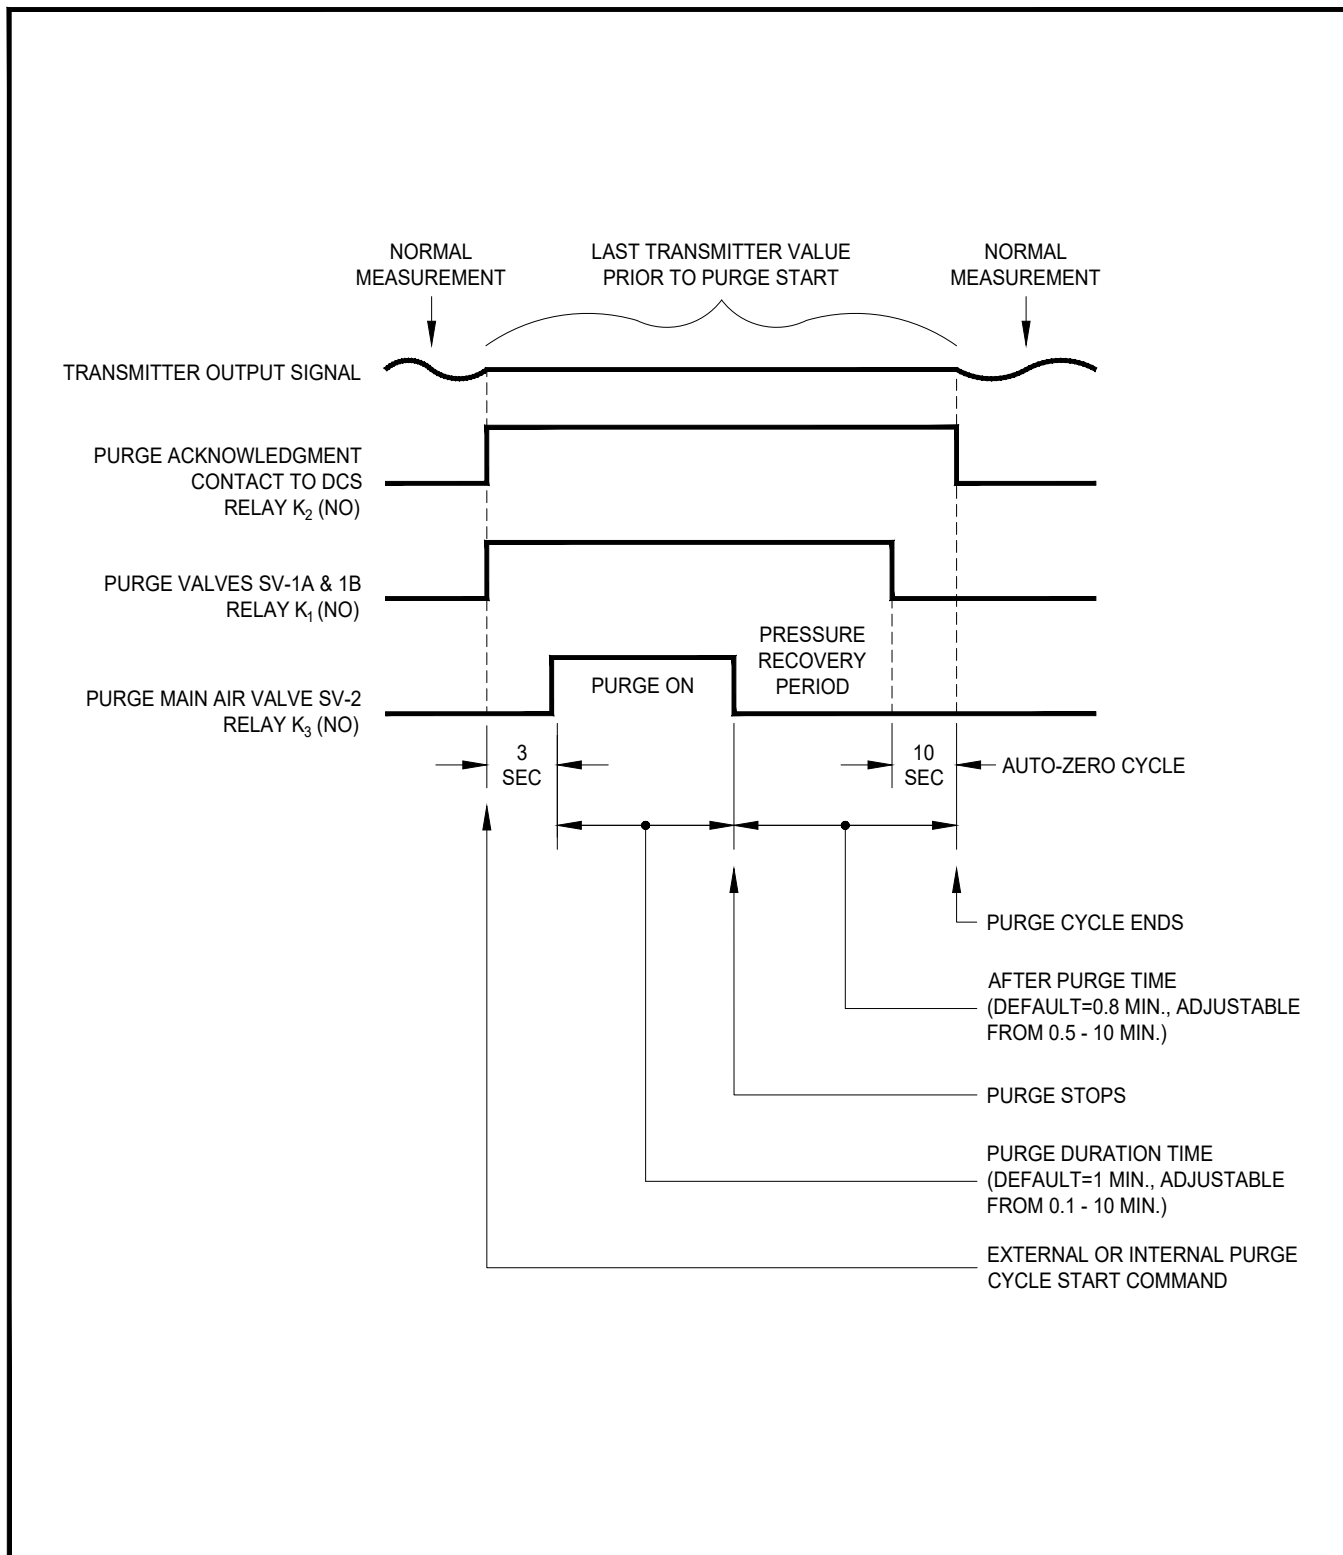

CAMS

PURGE CYCLE TIMING DIAGRAM

P.O. Box 6358, Santa Rosa, CA 95406 (707) 544-2706
 www.airmonitor.com amcsales@airmonitor.com