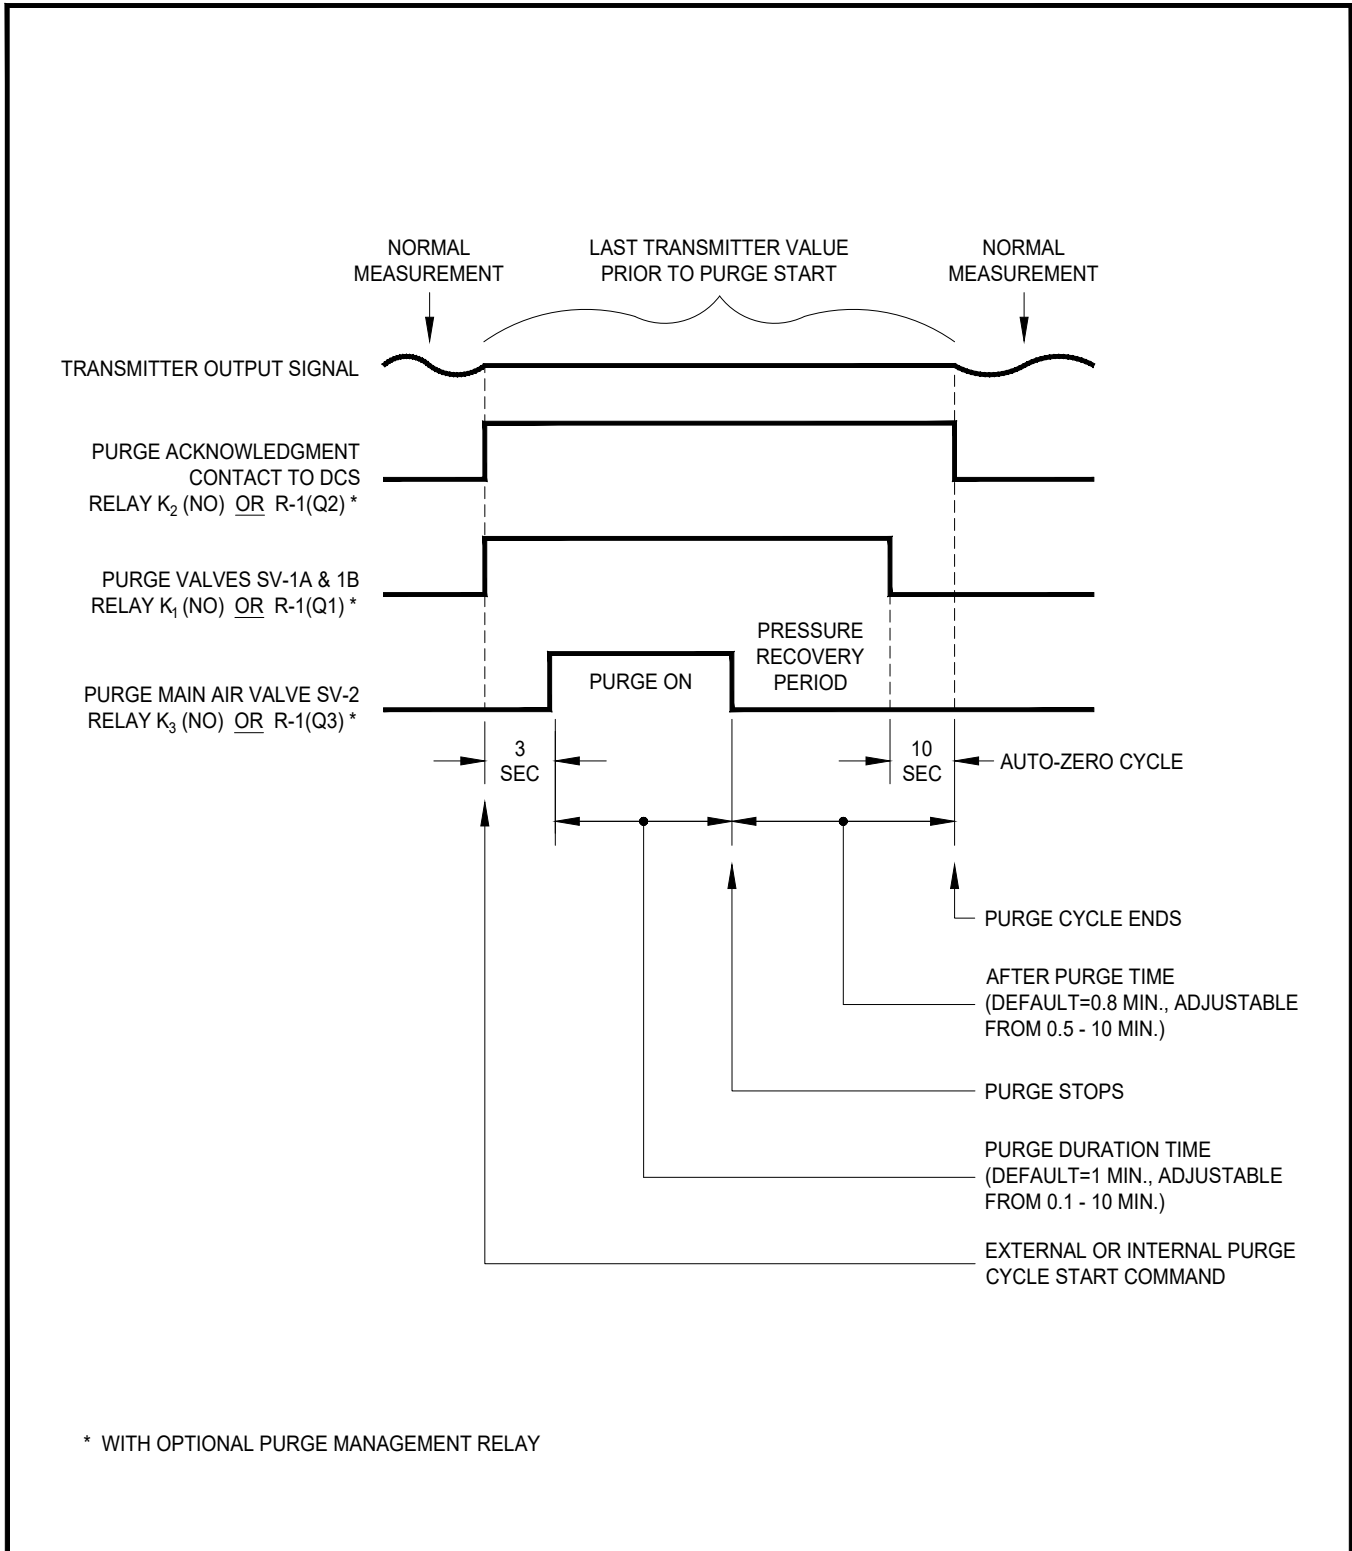

AUTO-purge/CEM

PURGE CYCLE TIMING DIAGRAM

P.O. Box 6358, Santa Rosa, CA 95406 (707) 544-2706
 www.airmonitor.com amcsales@airmonitor.com